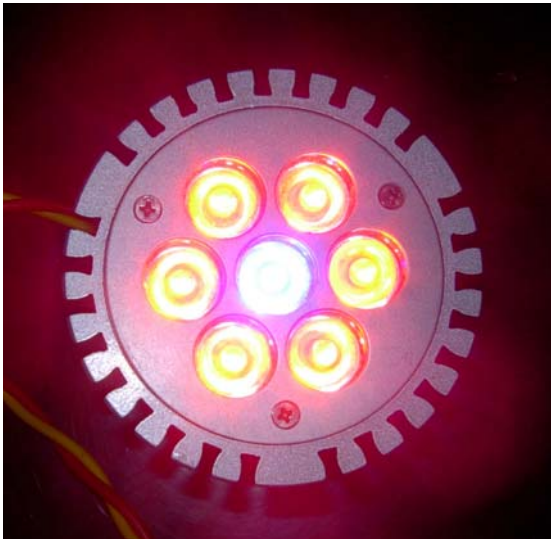

Chevy Light CO., LTD
Professional LED Grow Lights Manufacturer

7W LED Grow Light

Indoor 7W High Power LED
Grow Light Technical Specifications

www.growlight.cn

Add: 6/F, No. A, Runfeng Industrial Garden, Dongcai Industrial Zone, Gushu, Xixiang Town, Bao'an District, Shenzhen, P.R. China

characteristic

Item	Value	Item	Value
Size	dia 80x 95 mm	Net Weight	0.4 kg
Working environment	-20~60°C	Working Frequency	50/60 Hz
Storage condition	-40~85°C	Working Voltage	AC110V/220V
Power Factor	>0.95	Input current	220V/AC, 66mA
Luminous Flux	300 Lm	Lighting Area	1 m ² (0.3m height)
Lighting time per day	10-16 Hours	LED Beam Angle	120°
Height above the Plant	0.3/0.5/0.8/1m	LED Color Ratio	Red:Blue=6:1
Gross Weight	0.5 kg/pc	Packing	115x115x115cm /1pcs