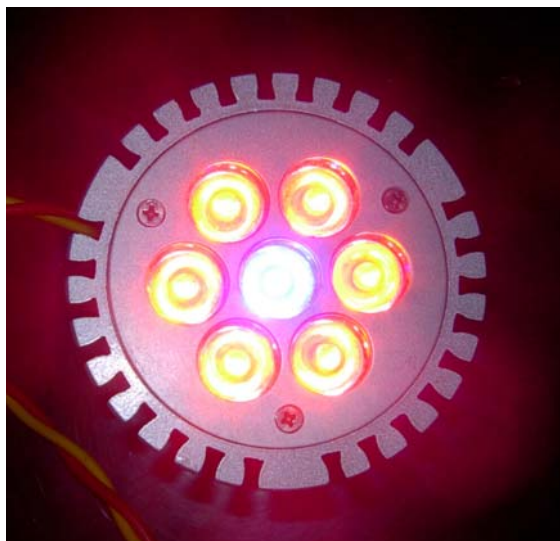

4 kinds of Wavelength for red light

① Red(630nm) : Blue=6:1

② Red(660nm):Blue=6:1

③ Red(660nm): Blue = 1:6

④ Red(660nm) :Blue :white=2:4:1

Also can accord customer needs produce 660nm Mix 630nm