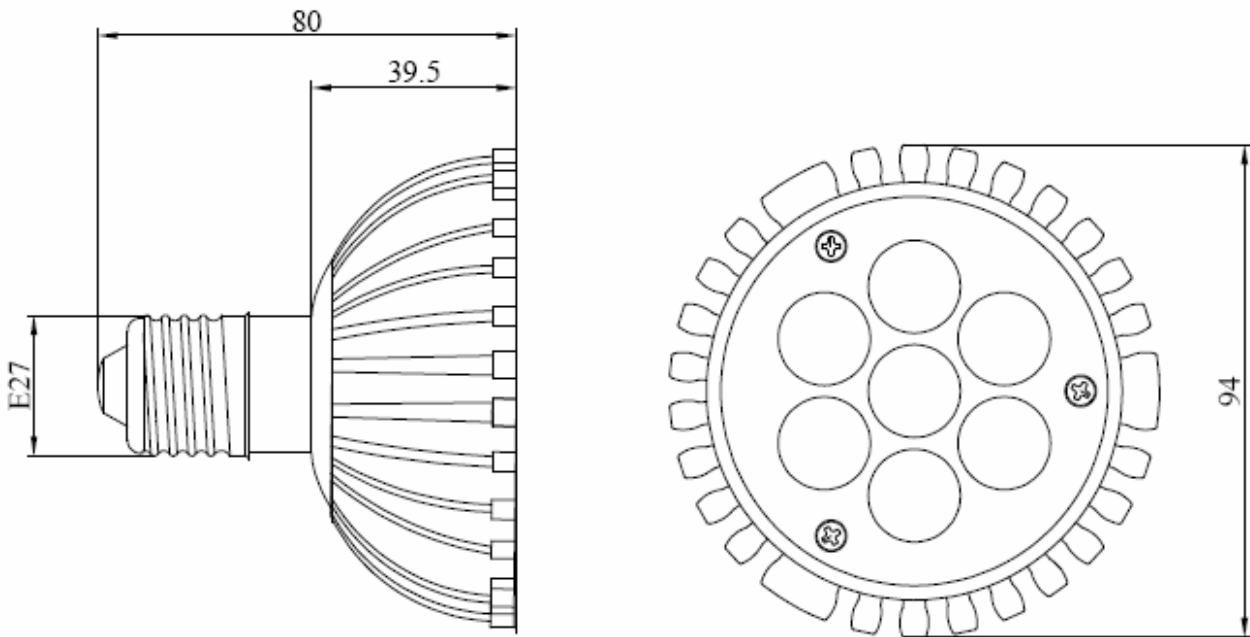

characteristic

Item	Value	Item	Value
Size	dia 80x 95 mm	Net Weight	0.4 kg
Working environment	-20~60°C	Working Frequency	50/60 Hz
Storage condition	-40~85°C	Working Voltage	AC110V/220V
Power Factor	>0.95	Input current	220V/AC, 66mA
Luminous Flux	300 Lm	Lighting Area	1 m ² (0.3m height)
Lighting time per day	10-16 Hours	LED Beam Angle	120°
Height above the Plant	0.3/0.5/0.8/1m	LED Color Ratio	Red:Blue=6:1
Gross Weight	0.5 kg/pc	Packing	115x115x115cm /1pcs

Chevy Light CO., LTD
Professional LED Grow Lights Manufacturer

The pictures below show the plant growing from seeding under the 7w Grow Light

Size: Mechanical Dimensions:

Notes:

1. All dimensions units are millimeters.
2. All dimensions tolerance is $\pm 1\text{mm}$ unless otherwise noted.